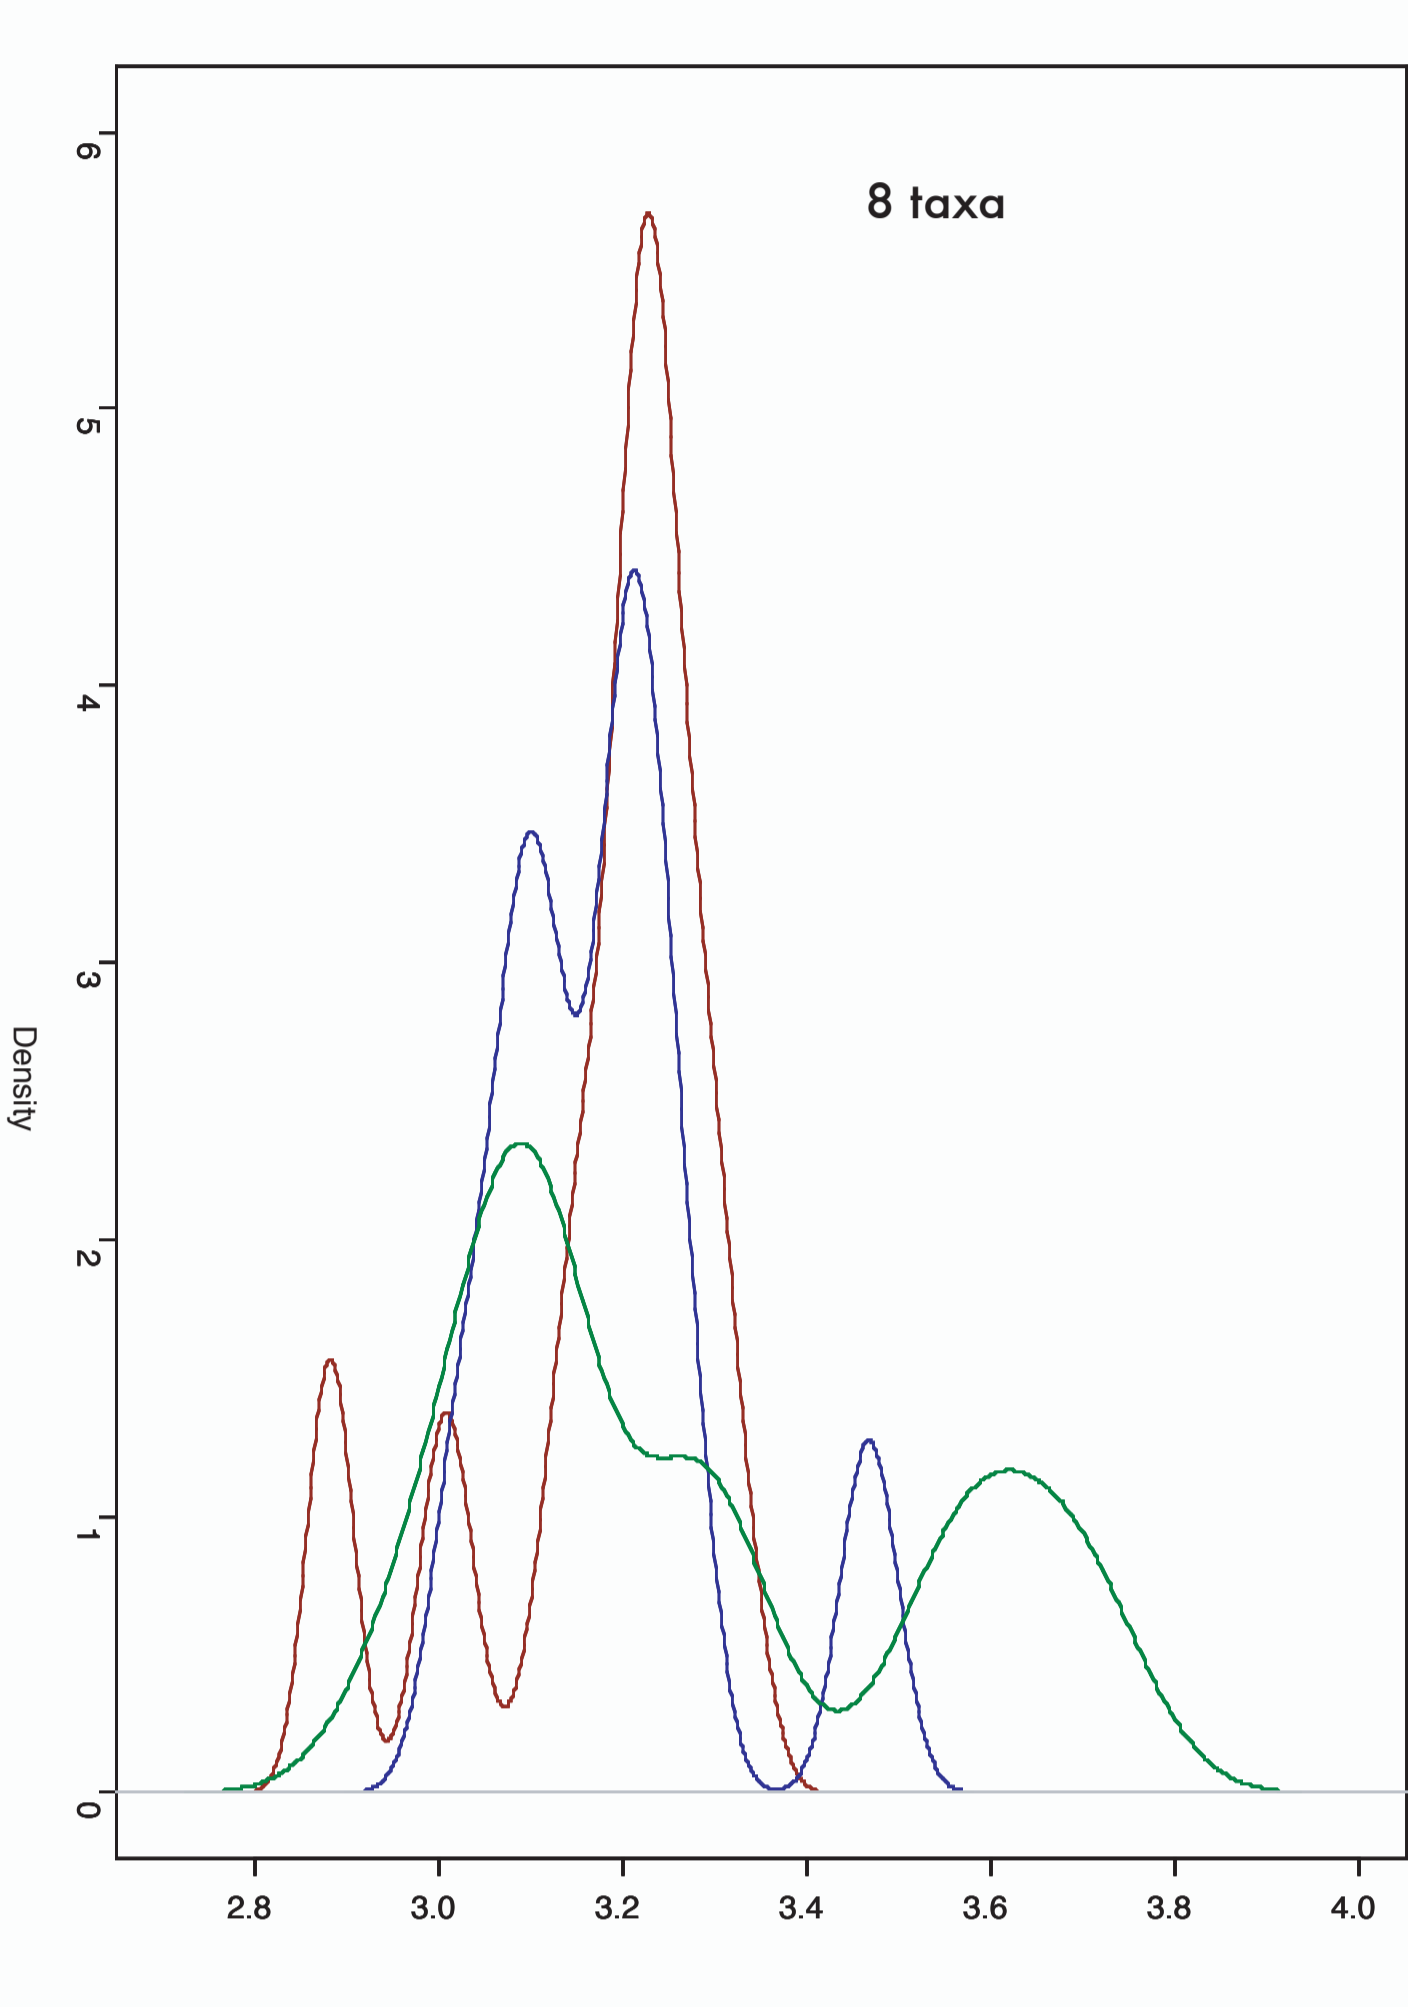

# Number of taxa and tree topology – major factors effecting statistical power

Topology colour coding

5 paired tips

4 paired tips

3 paired tips

2 paired tips