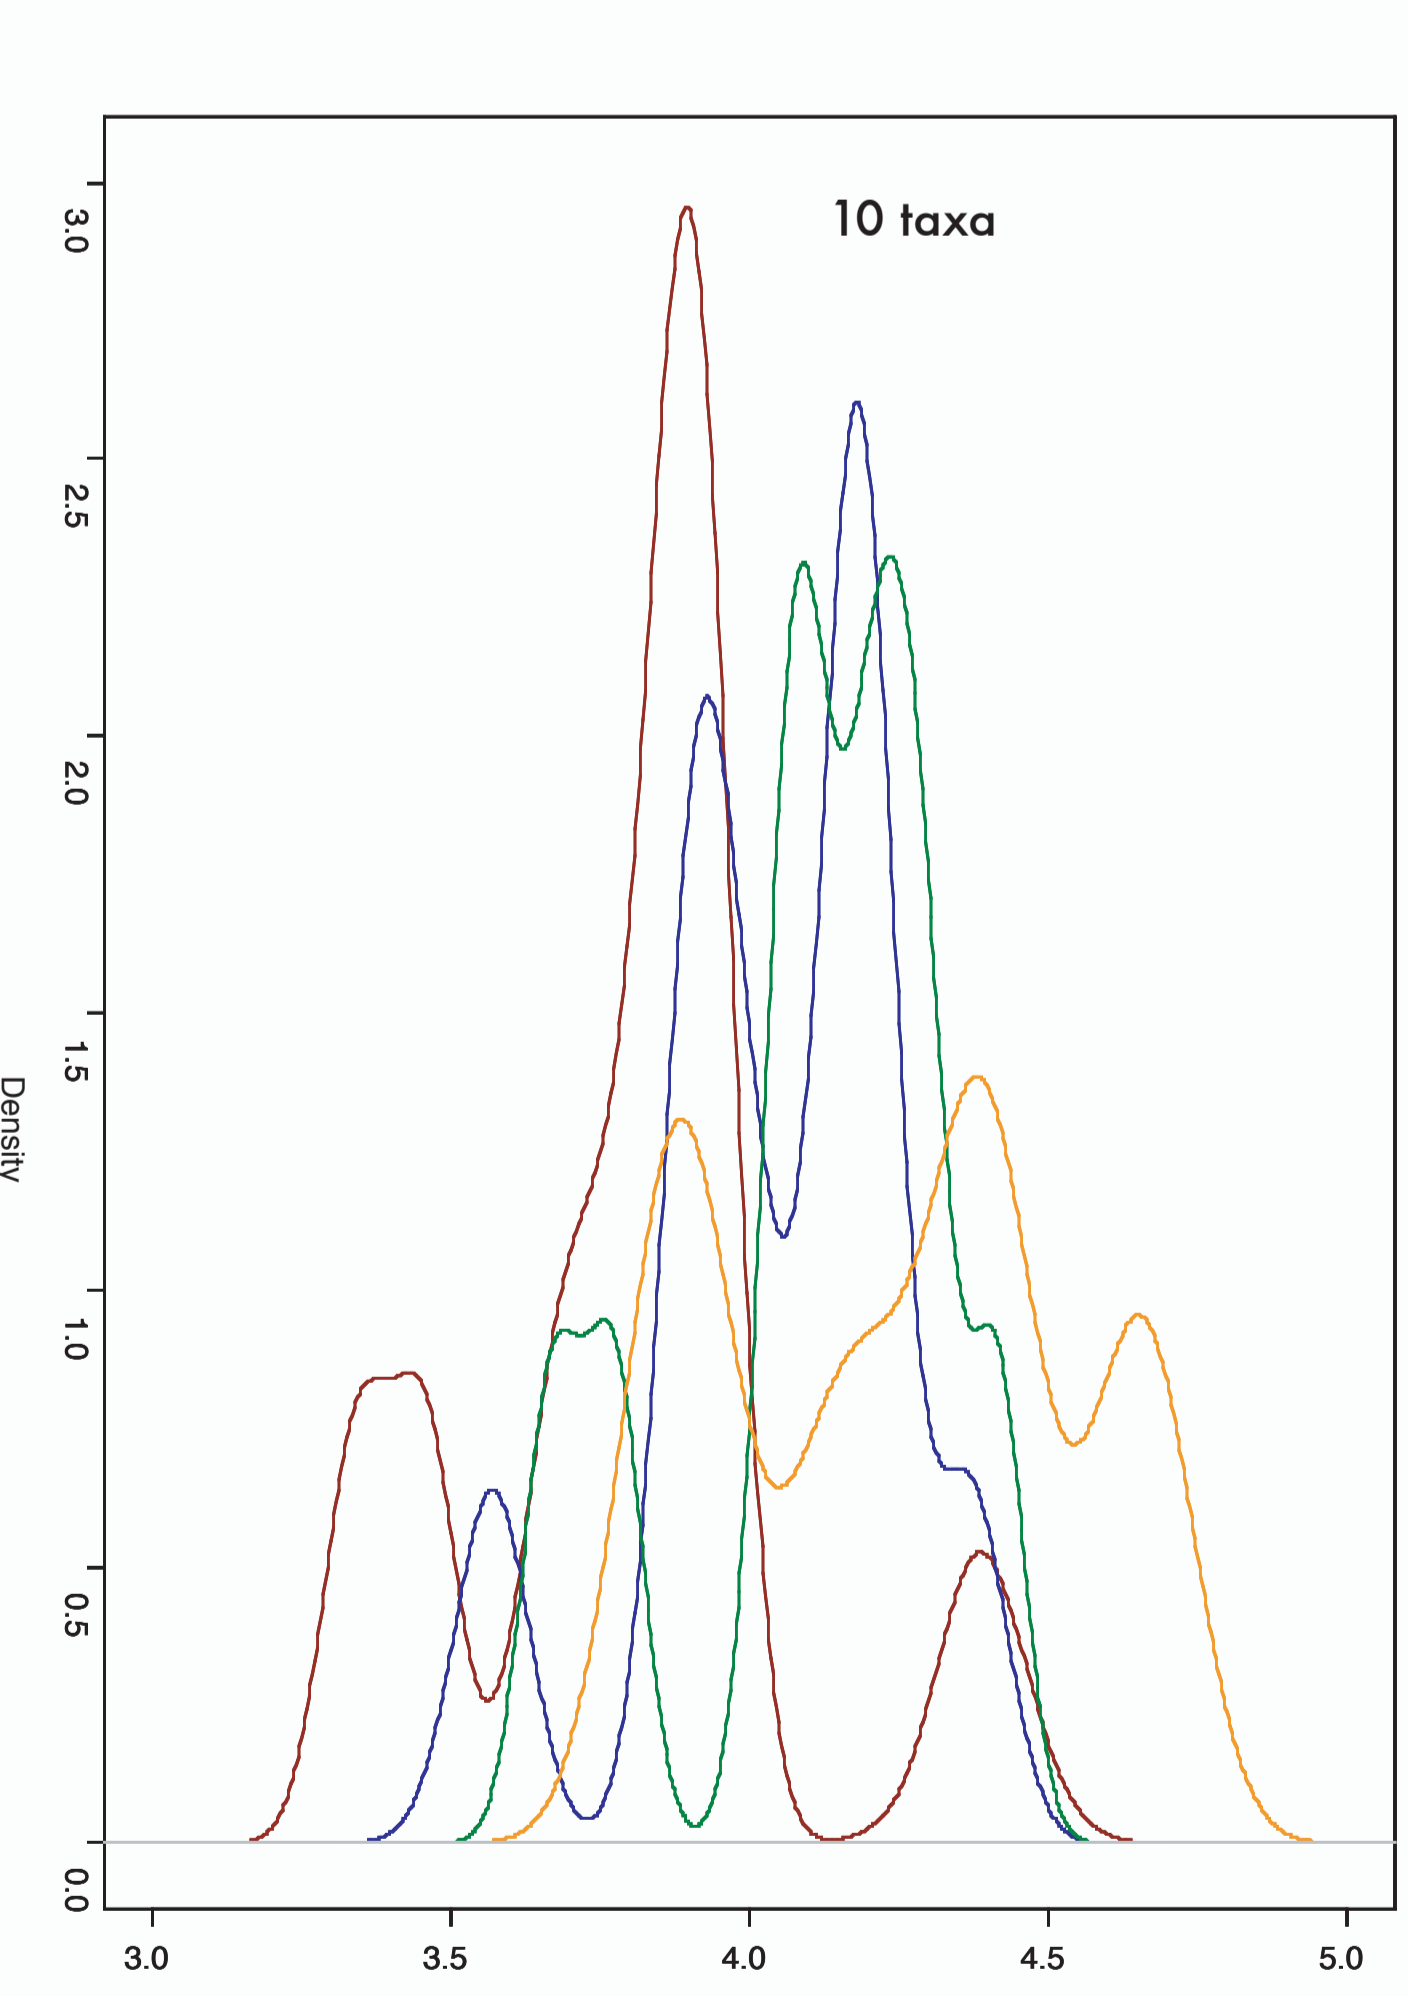

# Number of taxa and tree topology – major factors effecting statistical power

Topology colour coding

5 paired tips

4 paired tips

3 paired tips

2 paired tips