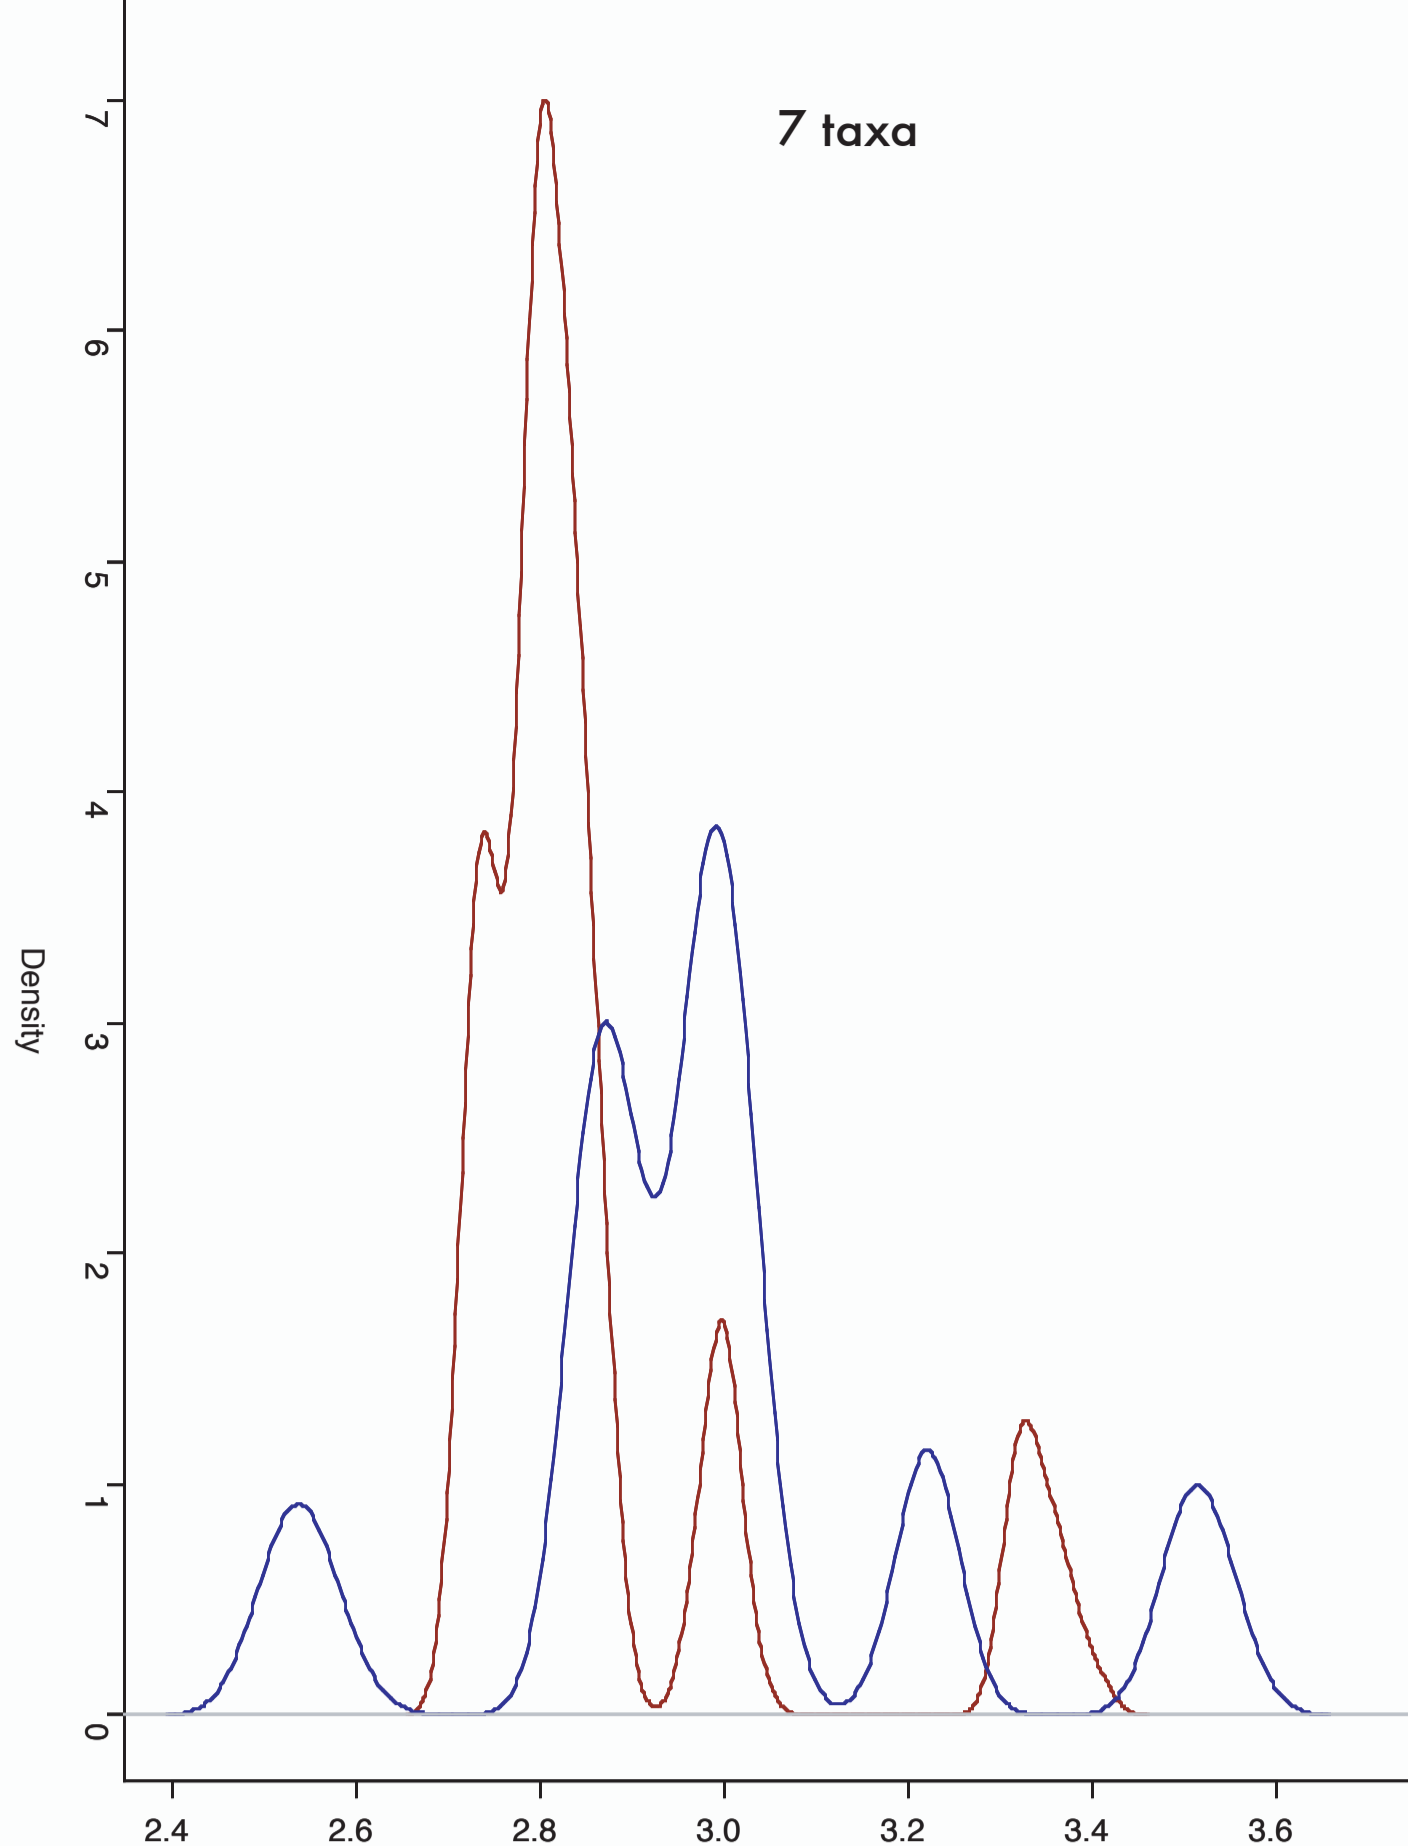

# Number of taxa and tree topology – major factors effecting statistical power

Topology colour coding

5 paired tips

4 paired tips

3 paired tips

2 paired tips