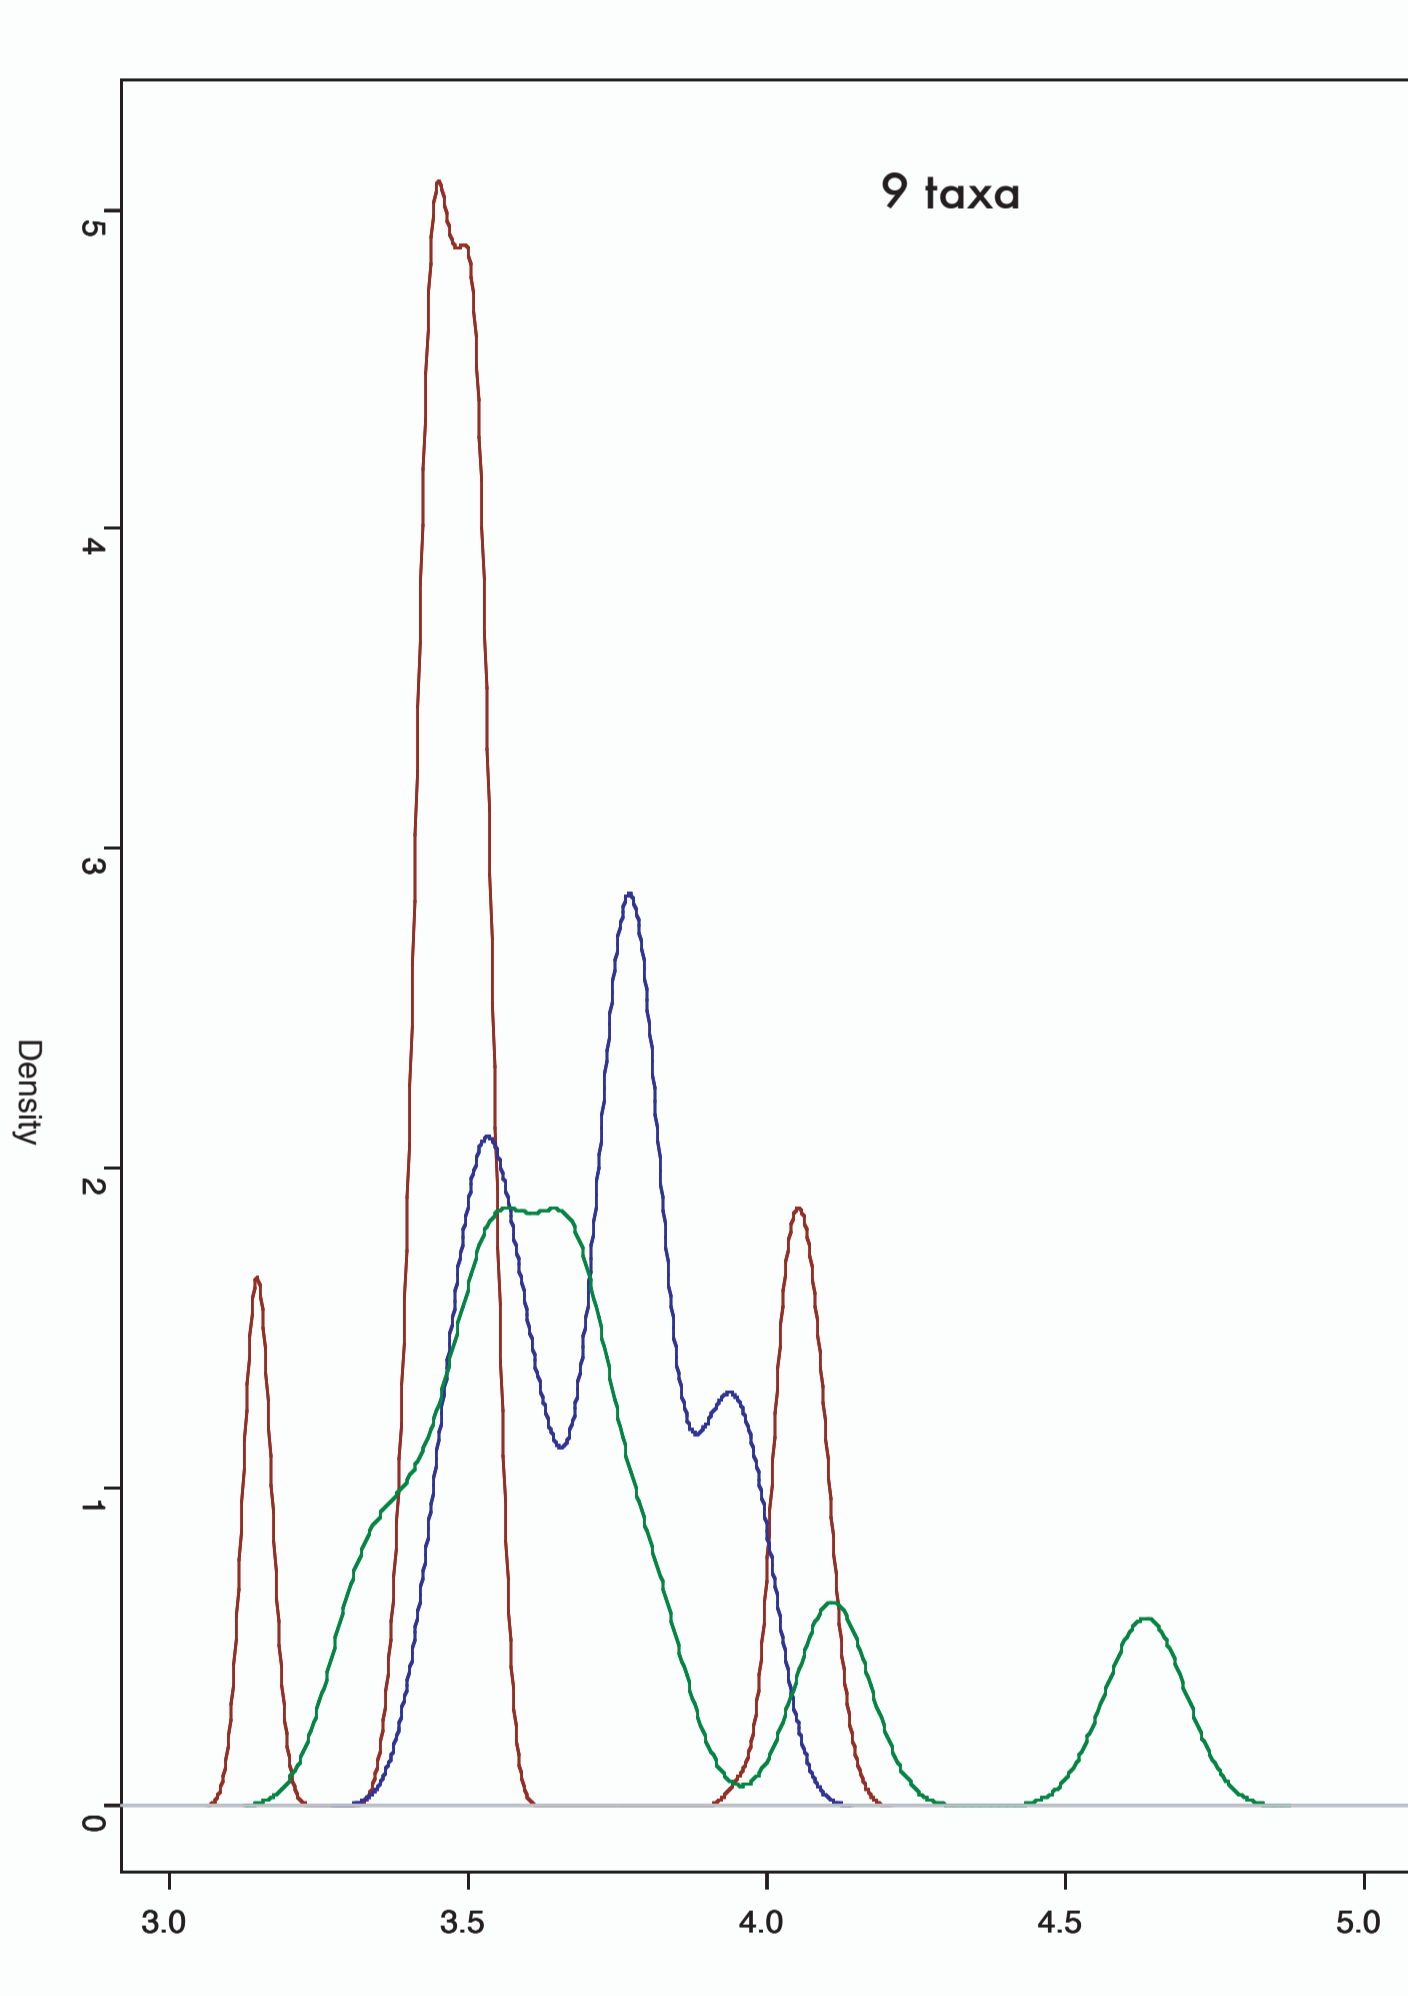

# Number of taxa and tree topology – major factors effecting statistical power

Topology colour coding

5 paired tips

4 paired tips

3 paired tips

2 paired tips